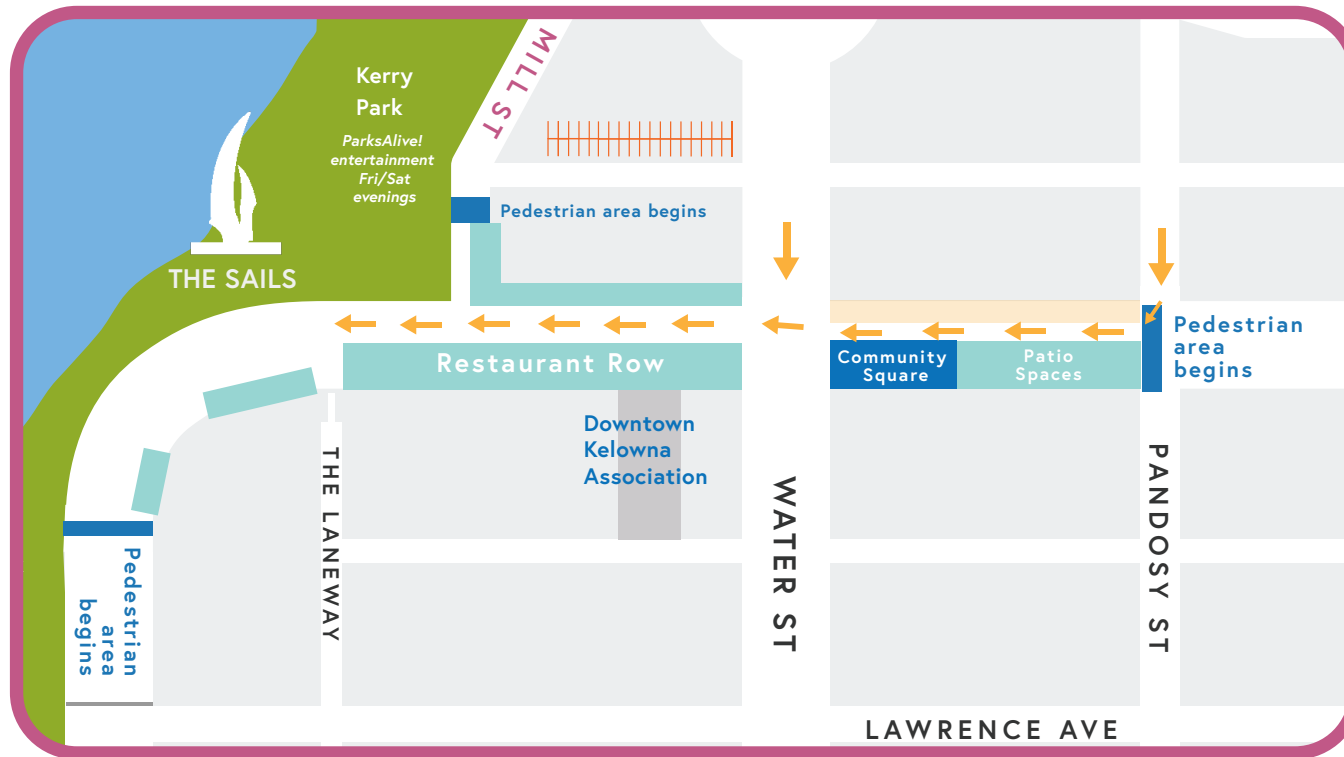

## 2023 Event Site Access

200 & 300 Blocks  
Bernard Avenue

### Please follow these guidelines when accessing the site:

- Access is ONE DIRECTION only. Please see arrows above for access point for each block
- Vehicles must be accompanied by volunteer/staff walking the vehicle through the site
- Safety (High Visibility) vests are required when walking in vehicle traffic
- NO left hand turns onto Bernard Avenue are permitted, right hand turns only
- Exiting Bernard Avenue, RIGHT AND LEFT TURNS are permitted, following signalized intersection instructions, paying attention to lights and pedestrian crossing signals
- Drivers must heed pedestrians/bikers, etc. in the emergency walkway
- Vehicles must remain in pedestrian zone while onsite. Maximum 5 KM/hr.